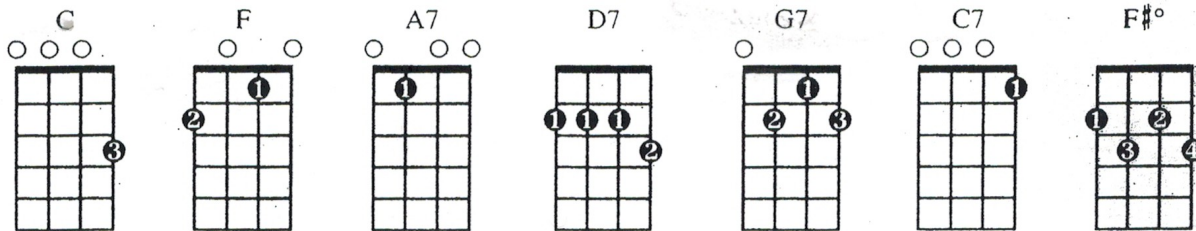

# When Irish Eyes Are Smiling

124

CHORDS Needed:

Starting pitch

Suggested Strum: Down Down up Down

When I - rish eyes are smi - ling, sure it's

like a morn in Spring. In the lilt of I - rish

laugh - ter, you can hear the an - gels sing. When