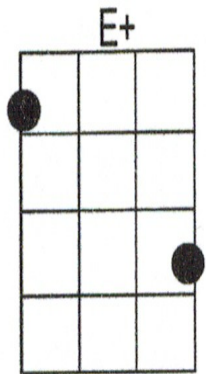

IN THE GOOD OLD SUMMERTIME

Intro: Cx3 D7x3 G7x3 C 2/2/09

C C7 F C
In the good old summertime, In the good old summertime,
C D7 G7
Strolling thru' a shady lane With your baby mine.
C C7
You hold her hand and she holds yours,
F C
And that's a very good sign
D7 G7 C
That she's your tootsie wootsie In the good, old summertime.

(Amx3 Dmx3 G7)

C C7 E+ F C
Daisy Dai--sy give me your answer do
G7 E7 Am D7 G7
I'm half cra--zy all for the love of you

G7 C C7 F C G7 D7
It won't be a stylish marriage I can't af--ford a carriage

G7 C G7 C G7
But you'll look sweet upon the seat
G7 C G7 C
Of a bicycle built for two.