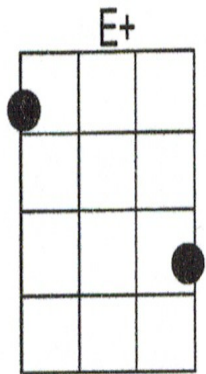

IN THE GOOD OLD SUMMERTIME

Intro: Cx3 D7x3 G7x3 C 2/2/09

C C7 F C
In the good old summertime, In the good old summertime,
C D7 G7
Strolling thru' a shady lane With your baby mine.
C C7
You hold her hand and she holds yours,
F C
And that's a very good sign
D7 G7 C
That she's your tootsie wootsie In the good, old summertime.

(Amx3 Dmx3 G7)

C C7 E+ F C
Daisy Dai--sy give me your answer do
G7 E7 Am D7 G7
I'm half cra--zy all for the love of you
G7 C C7 F C G7 D7
It won't be a stylish marriage I can't af--ford a carriage
G7 C G7 C G7
But you'll look sweet upon the seat
G7 C G7 C
Of a bicycle built for two.