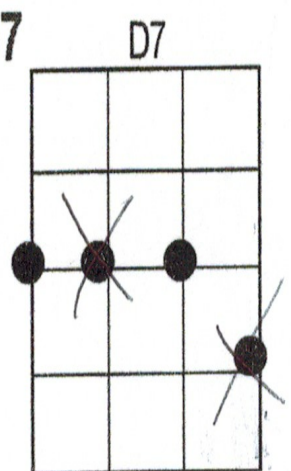

IN THE GOOD OLD SUMMERTIME

Intro: Cx3 D7x3 G7x3 C 2/2/09

C C7 F C
In the good old summertime, In the good old summertime,
C D7 G7
Strolling thru' a shady lane With your baby mine.
C C7
You hold her hand and she holds yours,
F C
And that's a very good sign
D7 G7 C
That she's your tootsie wootsie In the good, old summertime.

(Amx3 Dmx3 G7)

C C7 E+ F C
Daisy Dai--sy give me your answer do
G7 E7 Am D7 G7
I'm half cra--zy all for the love of you

G7 C C7 F C G7 D7
It won't be a stylish marriage I can't af--ford a carriage

G7 C G7 C G7
But you'll look sweet upon the seat
G7 C G7 C
Of a bicycle built for two.