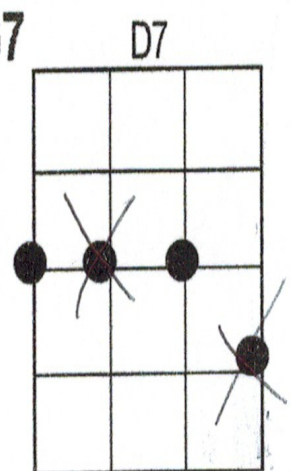

IN THE GOOD OLD SUMMERTIME

Intro: Cx3 D7x3 G7x3 C 2/2/09

C C7 F C
In the good old summertime, In the good old summertime,
C D7 G7
Strolling thru' a shady lane With your baby mine.
C C7
You hold her hand and she holds yours,
F C
And that's a very good sign
D7 G7 C
That she's your tootsie wootsie In the good, old summertime.

(Amx3 Dmx3 G7)

C C7 E+ F C
Daisy Dai--sy give me your answer do
G7 E7 Am D7 G7
I'm half cra--zy all for the love of you
G7 C C7 F C G7 D7
It won't be a stylish marriage I can't af--ford a carriage
G7 C G7 C G7
But you'll look sweet upon the seat
G7 C G7 C
Of a bicycle built for two.