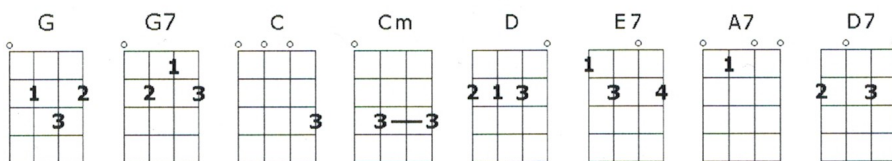

Tonight You Belong To Me

Billie Rose & Lee David
 Performed by Ukulele Mike
<http://www.youtube.com/watch?v=3GSqRle-qc4>

G G7 C Cm D E7 A7 D7
 I know (I know) you belong to somebody new but tonight, you belong to me

G G7 C Cm G D G/G7
 Although (although) we're apart...you're part...of my heart...but tonight, you belong to me

Cm Cm
 Way down by the stream, how sweet it would seem

G E7 A7 D7
 Once more, just to dream in the moonlight, my honey

G G7 C Cm
 I know with the dawn that you will be gone

G D G
 But tonight you belong to me

D7 G
 Just to little old me

Baritone Chords